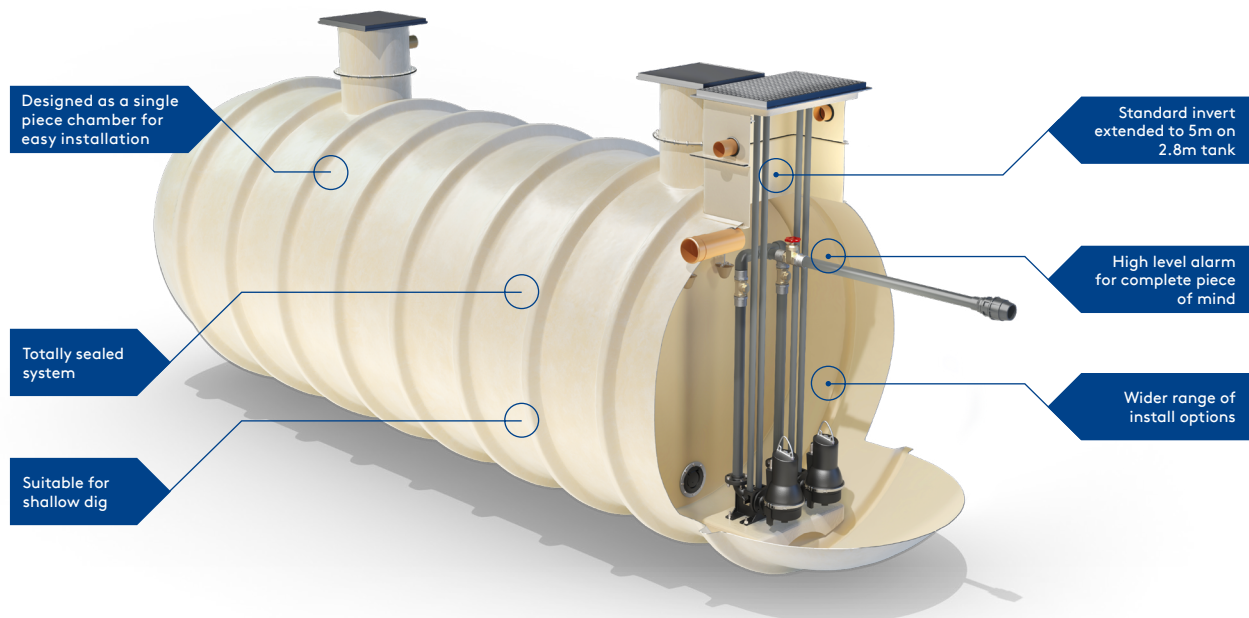

# Klargester PSTOR E Horizontal Range

Our new extended PSTOR Horizontal Pump Range, is engineered for reliable performance offering complete peace of mind.

The new range offers a simplified and economic alternative providing two new options including a **1.8m** and **2.8m** diameter tank size.

In the event of power supply failure, this packaged pumping station swiftly initiates a process to segregate liquids and solids into distinct chambers, enabling temporary waste storage for a period of up to 24 hours. Upon power restoration, the system seamlessly resumes standard pump operations, ensuring uninterrupted functionality.

# Technical Specification

PSTOR 18 E Range							
Model	Max Capacity (litres)	Overall Diameter (mm)	Length (mm)	Inlet pipework (Standard Options)	Inlet Invert Depth* (mm)	Outlet Invert Depth (mm)	Overall Height (mm)
PSTOR18E-01	8040	1912	3238	Ø110mm	600	700	2400
PSTOR18E-02	10010	1912	3970				
PSTOR18E-03	12140	1912	4750	Ø160mm	1000	1100	2800
PSTOR18E-04	15080	1912	5788				
PSTOR18E-05	19340	1912	7386	Ø200mm	1500	1600	3300
PSTOR18E-06	25300	1912	9435				
PSTOR18E-07	29550	1912	11012	Ø250mm	2000	2100	3800
				Ø315mm			

\* Note: Inlet inverts are available for all tank range options

PSTOR 28 E Range							
Model	Max Capacity (litres)	Overall Diameter (mm)	Length (mm)	Inlet pipework (Standard Options)	Inlet Invert Depth* (mm)	Outlet Invert Depth (mm)	Overall Height (mm)
PSTOR28E-01	18213	2820	4317	Ø110mm	1000	1200	3420
PSTOR28E-02	22227	2820	5073				
PSTOR28E-03	26283	2820	5837	Ø160mm	1500	1700	3920
PSTOR28E-04	30344	2820	6602				
PSTOR28E-05	34353	2820	7376	Ø200mm	2000	2200	4420
PSTOR28E-06	38563	2820	8150				
PSTOR28E-07	42635	2820	8917	Ø250mm	2500	2700	4920
PSTOR28E-08	46707	2820	9684				
PSTOR28E-09	50791	2820	10453	Ø315mm	3000	3200	5420
PSTOR28E-10	54783	2820	11222				
PSTOR28E-11	67111	2820	13527	Ø315mm	3500	3700	5920
PSTOR28E-12	75277	2820	15065				
PSTOR28E-13	79354	2820	15833		4000/4500/5000	4200	6420