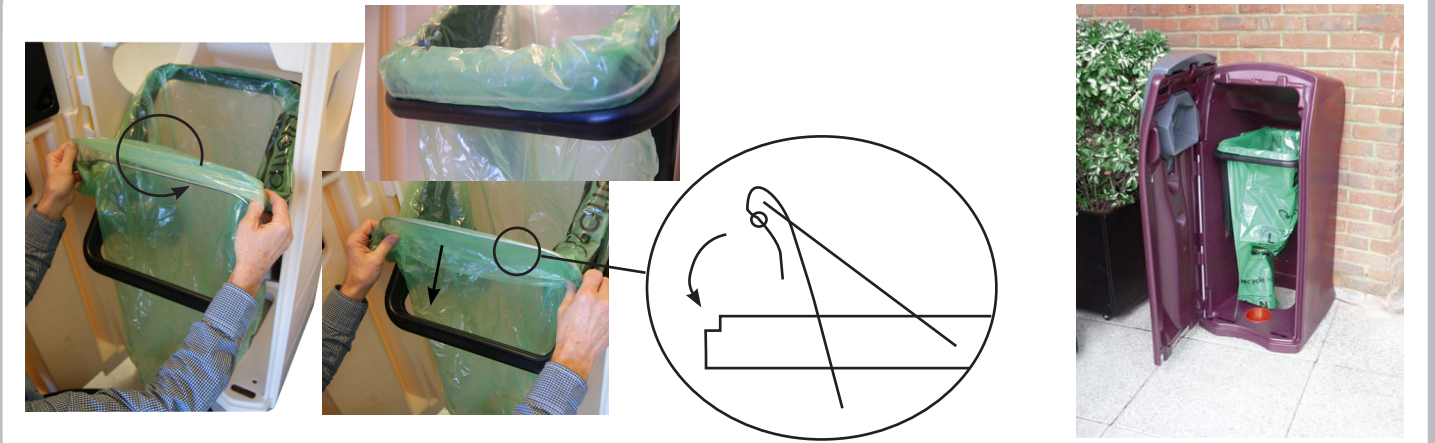

Lift door to open.

Pull the sack frame forward

Please Note: Leaffield does not operate a refuse collection system. This must be arranged by the customer.

Fitting a bag

To fit a new plastic bin liner, pass the bag up through the top of the sack frame. Stretching the bag down over the top of the sack frame bar. Lower the sack retention bars back into position which will grip the bag into place.