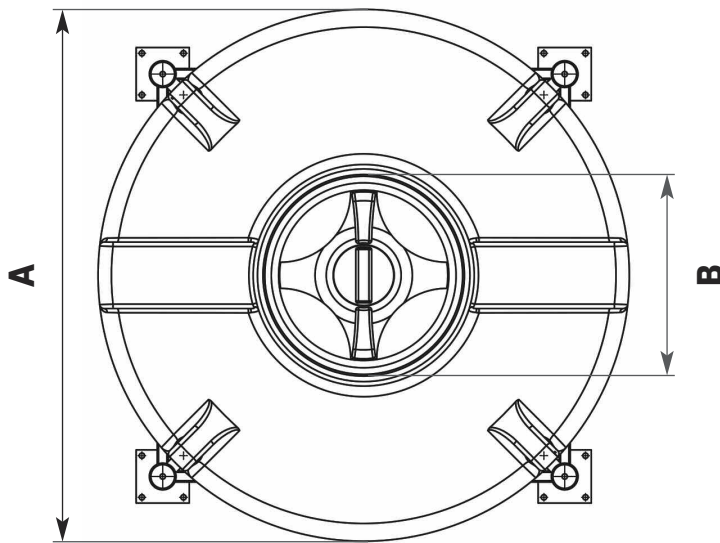

Think Tank Think ENDURATANK

NEED
MORE HELP?
CALL US ON
01778
562810

2100 LITRE 30° CONE TANK TECHNICAL SPECIFICATION

CODE	17520830-F	STANDARD OUTLET	2"
CAPACITY (Litres)	2100	CAPACITY (Gallons)	461

A (mm)	1200	B (mm)	455
C (mm)	2088	D (mm)	2465