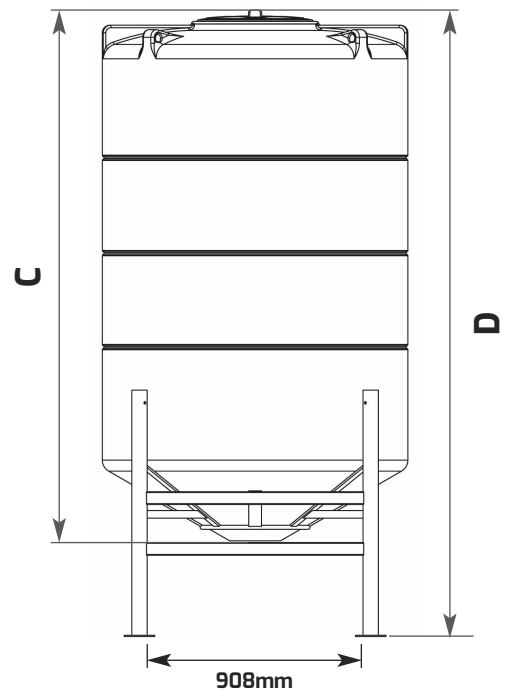

Think Tank Think ENDURATANK

NEED
MORE HELP?
CALL US ON
01778
562810

2100 LITRE 30° CONE TANK TECHNICAL SPECIFICATION

CODE	17520830-F	STANDARD OUTLET	2"
CAPACITY (Litres)	2100	CAPACITY (Gallons)	461

A (mm)	1200	B (mm)	455
C (mm)	2088	D (mm)	2465

Please note: Tank sizes quoted are subject to a +/- 3% variation. Drawings not to scale.

ENDURATANK®

A Division of ENDURAMAXX

© Enduramaxx 2018. Copyright of this drawing is reserved by Enduramaxx. The issue of this drawing is confidential disclosure of its contents, and is made conditional that it is neither disclosed to a third party, nor any item described herein and designed by Enduramaxx is produced either in whole or in part without the written consent of Enduramaxx.