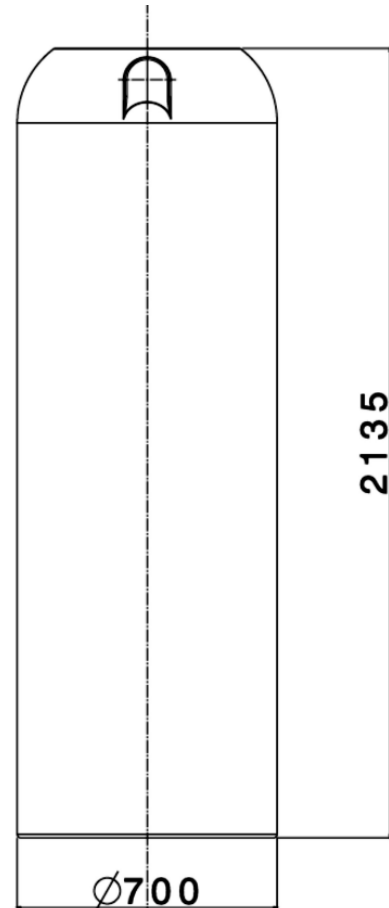

720L Vertical Tank

Technical Data Sheet

172507xx - Modular Slim Line Tank