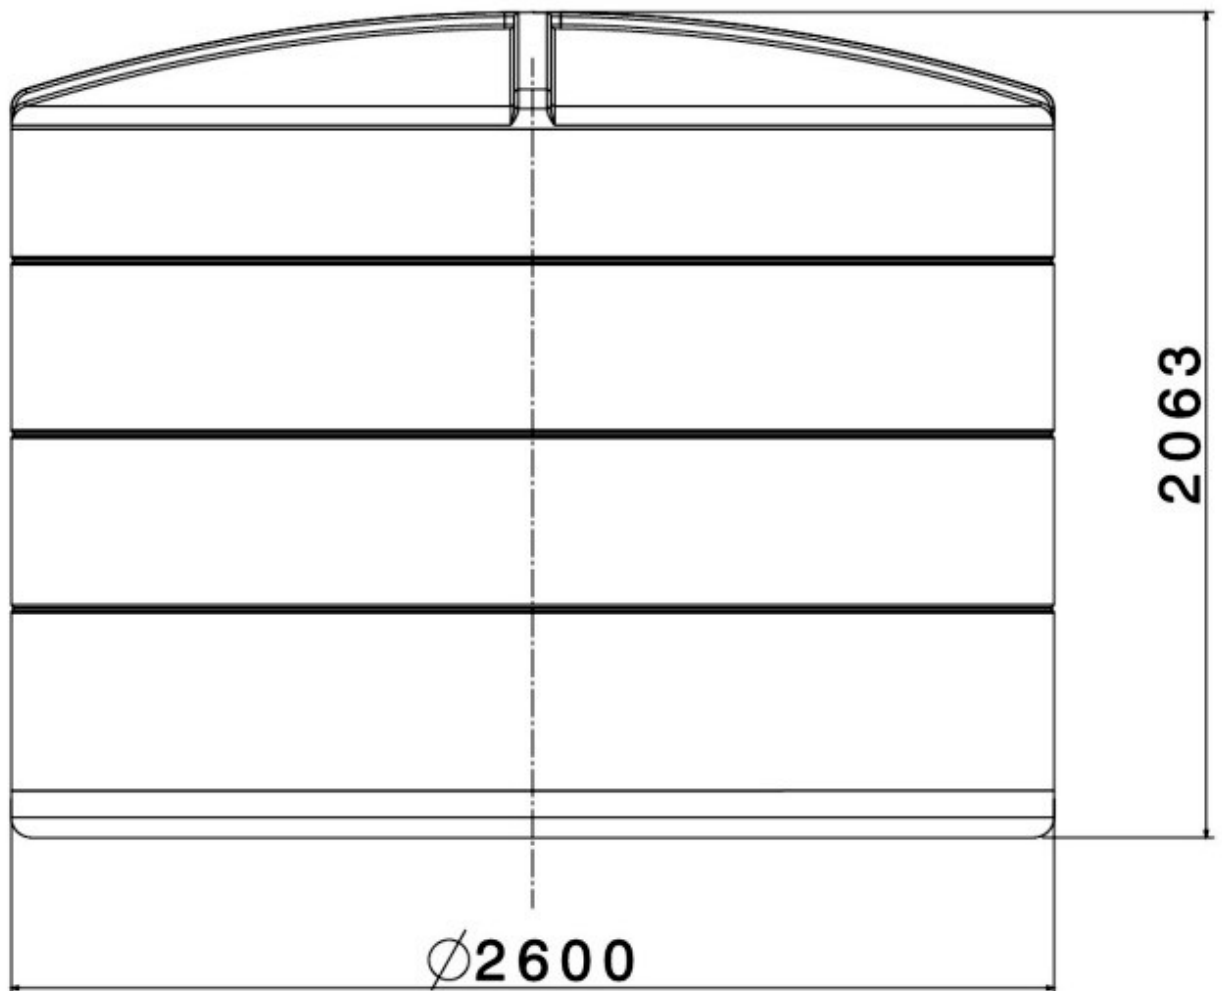

8500L Vertical Tank

Technical Data Sheet

172218xx - Vertical Tank

Standard Outlet		2" BSP
Manhole (Internal Diameter)		567mm
Colours Available	Black	17221801
	Natural	17221802