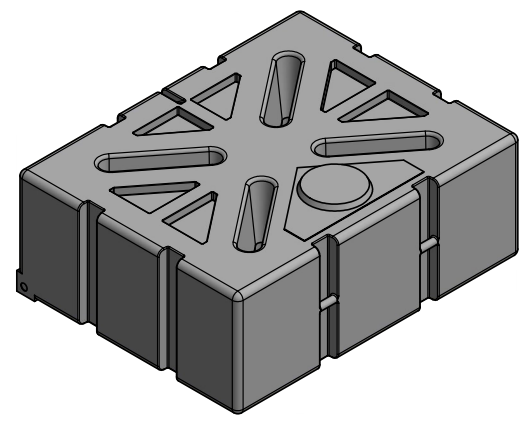

# 1000 Litre Flat Water Tank

Height (mm): 600  
 Length (mm): 1600  
 Width (mm): 1250  
 Capacity (Litres): 1000  
 Weight (Kg): 65.00  
 Outlet Size: 1" BSP Female  
 Lid size (mm): 200

This drawing and the information thereon is the sole property of Tanks Direct Limited and shall not be copied or reproduced without the consent of Tanks Direct Limited. dimensions are all in mm unless otherwise stated. all tolerances +/- 1mm unless stated.