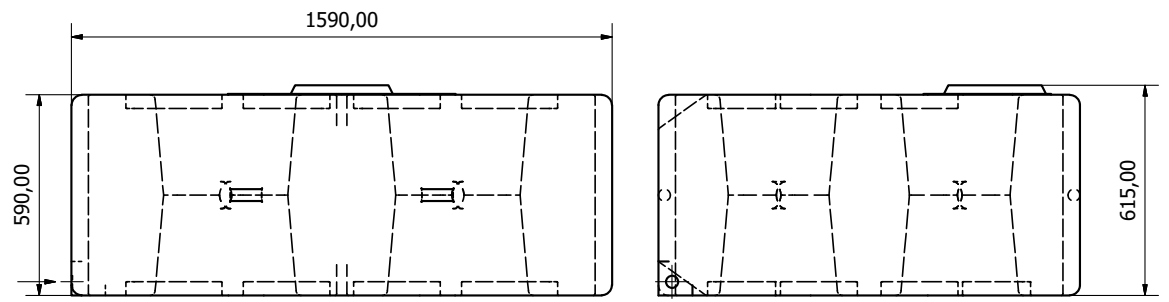

# 1000 Litre Flat Water Tank

Height (mm): 600  
 Length (mm): 1600  
 Width (mm): 1250  
 Capacity (Litres): 1000  
 Weight (Kg): 65.00  
 Outlet Size: 1" BSP Female  
 Lid size (mm): 200

This drawing and the information thereon is the sole property of Tanks Direct Limited and shall not be copied or reproduced without the consent of Tanks Direct Limited. dimensions are all in mm unless otherwise stated. all tolerances +/- 1mm unless stated.