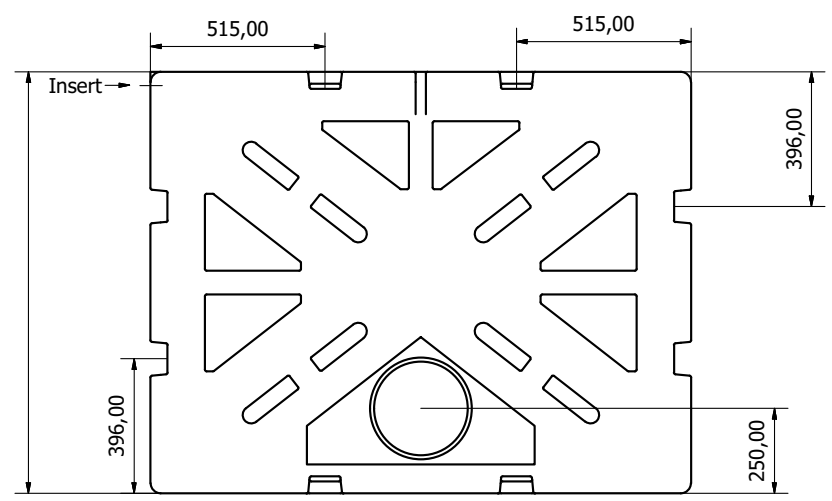

# 1000 Litre Flat Water Tank

Height (mm): 600  
 Length (mm): 1600  
 Width (mm): 1250  
 Capacity (Litres): 1000  
 Weight (Kg): 65.00  
 Outlet Size: 1" BSP Female  
 Lid size (mm): 200

This drawing and the information thereon is the sole property of Tanks Direct Limited and shall not be copied or reproduced without the consent of Tanks Direct Limited. dimensions are all in mm unless otherwise stated. all tolerances +/- 1mm unless stated.