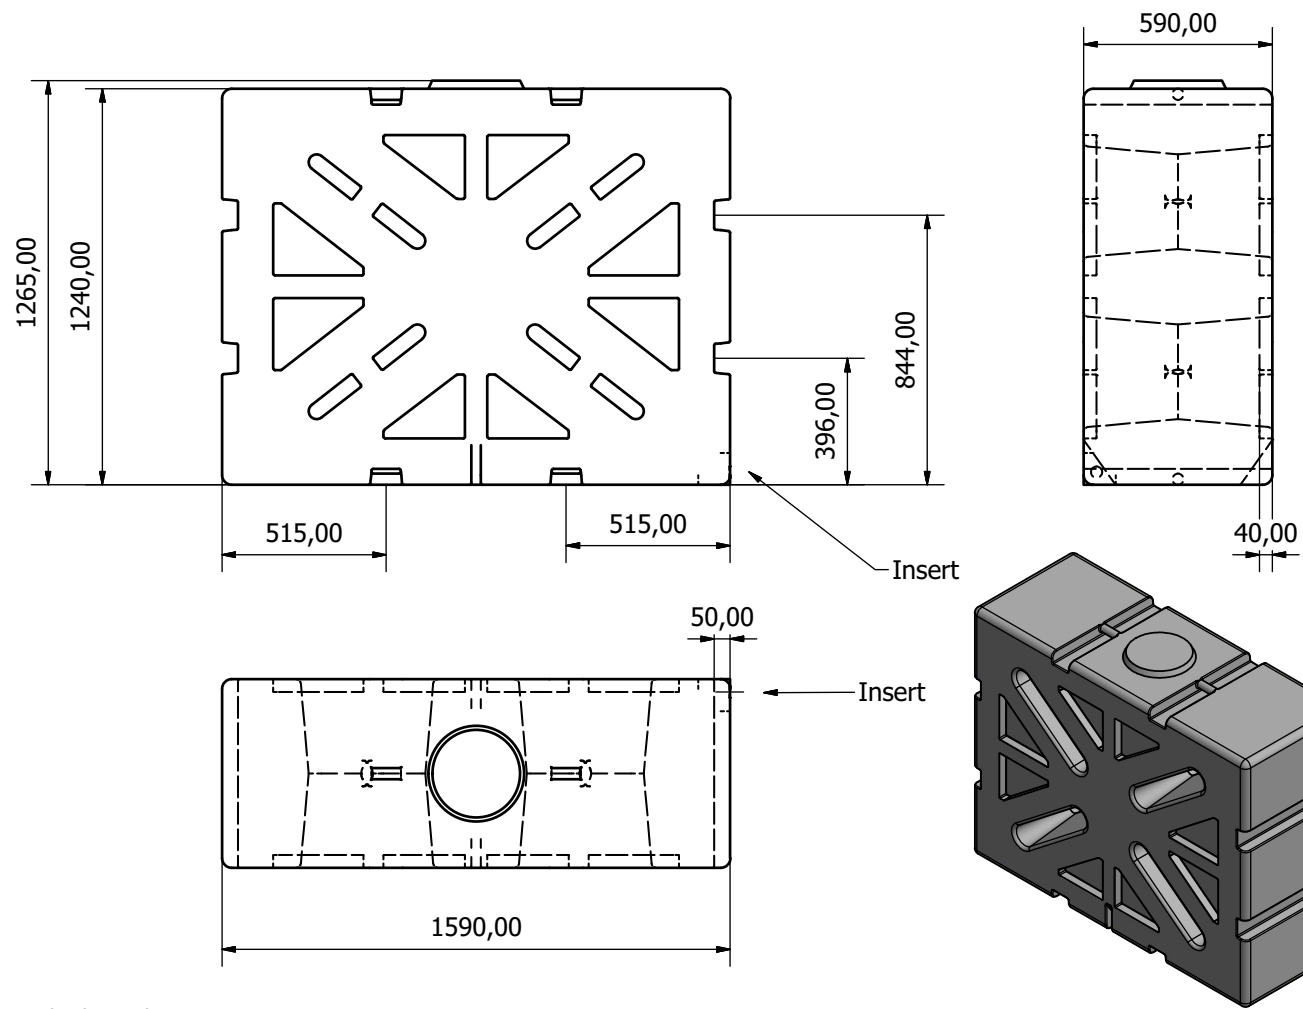

1000 Litre Upright Water Tank

Height (mm): 1240
 Length (mm): 1590
 Width (mm): 590
 Capacity (Litres): 1000
 Weight (Kg): 65.00
 Outlet Size: 1" BSP Female
 Lid size (mm): 200

This drawing and the information thereon is the sole property of Tanks Direct Limited and shall not be copied or reproduced without the consent of Tanks Direct Limited. dimensions are all in mm unless otherwise stated. all tolerances +/- 1mm unless stated.