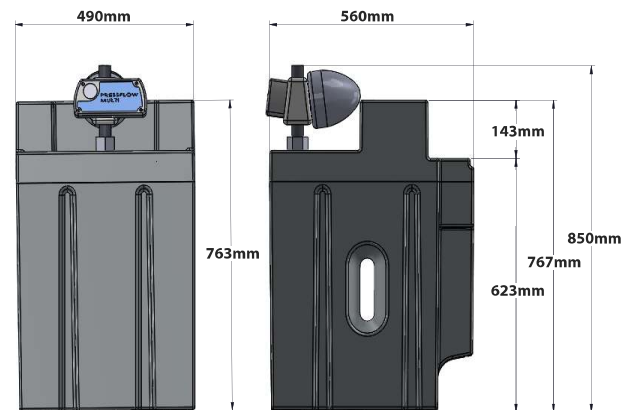

Range Options

Model
125ltr Compact Fixed Speed
125ltr Compact Variable Speed
125ltr Compact Fixed Speed Auto Tech

System Connections

Connection	Size
Inlet	½" BSP
Outlet	1" BSP
Overflow	1 ½"
Drain Off	1" BSP

125ltr Compact

	Fixed Speed Option	Variable Speed Option
Power supply	240 volt, 50Hz	240 volt, 50Hz
Controller	Presflo 1.5 supplied with 2ltr pressure vessel	Steadyres MT07 supplied with 2ltr pressure vessel
Current Input	3.4 amp	3 amp
Mains Power Cable	2 mtr x 1mm2 3 core fitted with 5 amp fuse main plug	2 mtr x 1mm2 3 core fitted with 5 amp fuse main plug
Tank Weight Empty	27 kg	33 kg
Tank Weight Full	1ltr = 1 kg plus weight of empty tank	1ltr = 1 kg plus weight of empty tank
Access Cover Ø	190mm	168mm