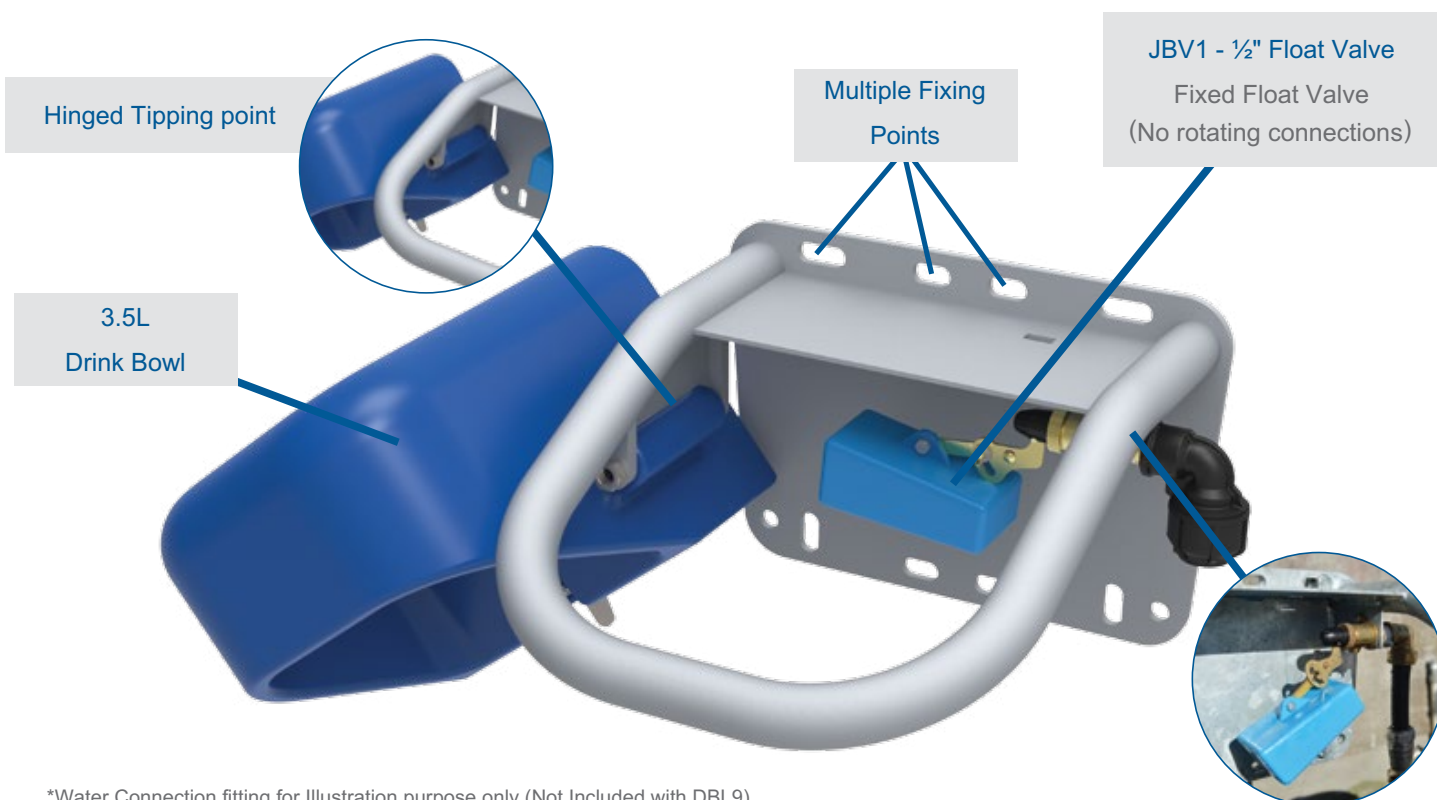

Code:	DBL9
Description:	Dumpy Tip-Over Drinker
Dimensions:	340 x 230 x 360 mm
Capacity:	3.5 Litres / 0.7 Gallons
Fixing:	Can be fitted to Wall or Girder

Key Features

- Easy to clean drink bowl
- Clean/fresh drinking water
- Helps reduce somatic cell count
- Fills in approx. 20 seconds @ 3 Bar
- Suitable for all housing environments

*Water Connection fitting for Illustration purpose only (Not Included with DBL9)