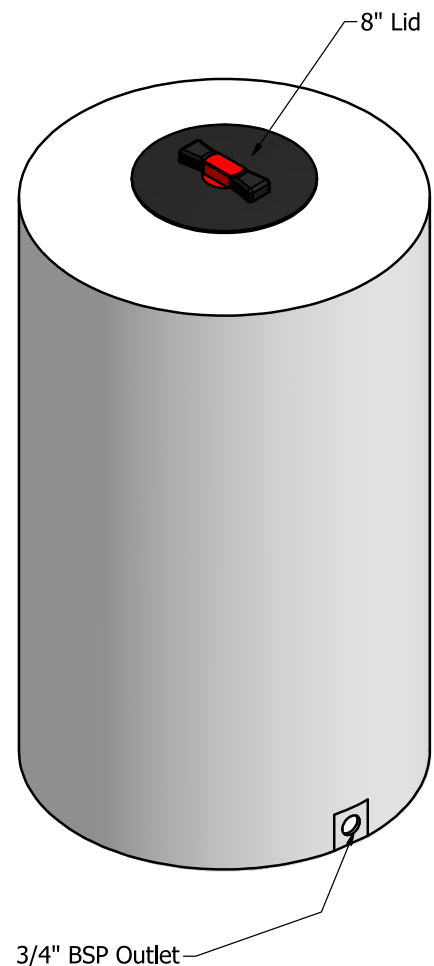


**OVERALL DIMENSIONS :**

Height (mm):	950
Diameter (mm):	555
Capacity (Litres):	200
Capacity (Gallons):	40
Shape:	Round
Material:	MDPE
Outlet Size:	3/4" BSP
Lid size (mm):	200

DIMENSIONS ARE ALL IN MM. UNLESS OTHERWISE STATED. ALL TOLERANCES +/- 1MM UNLESS STATED.