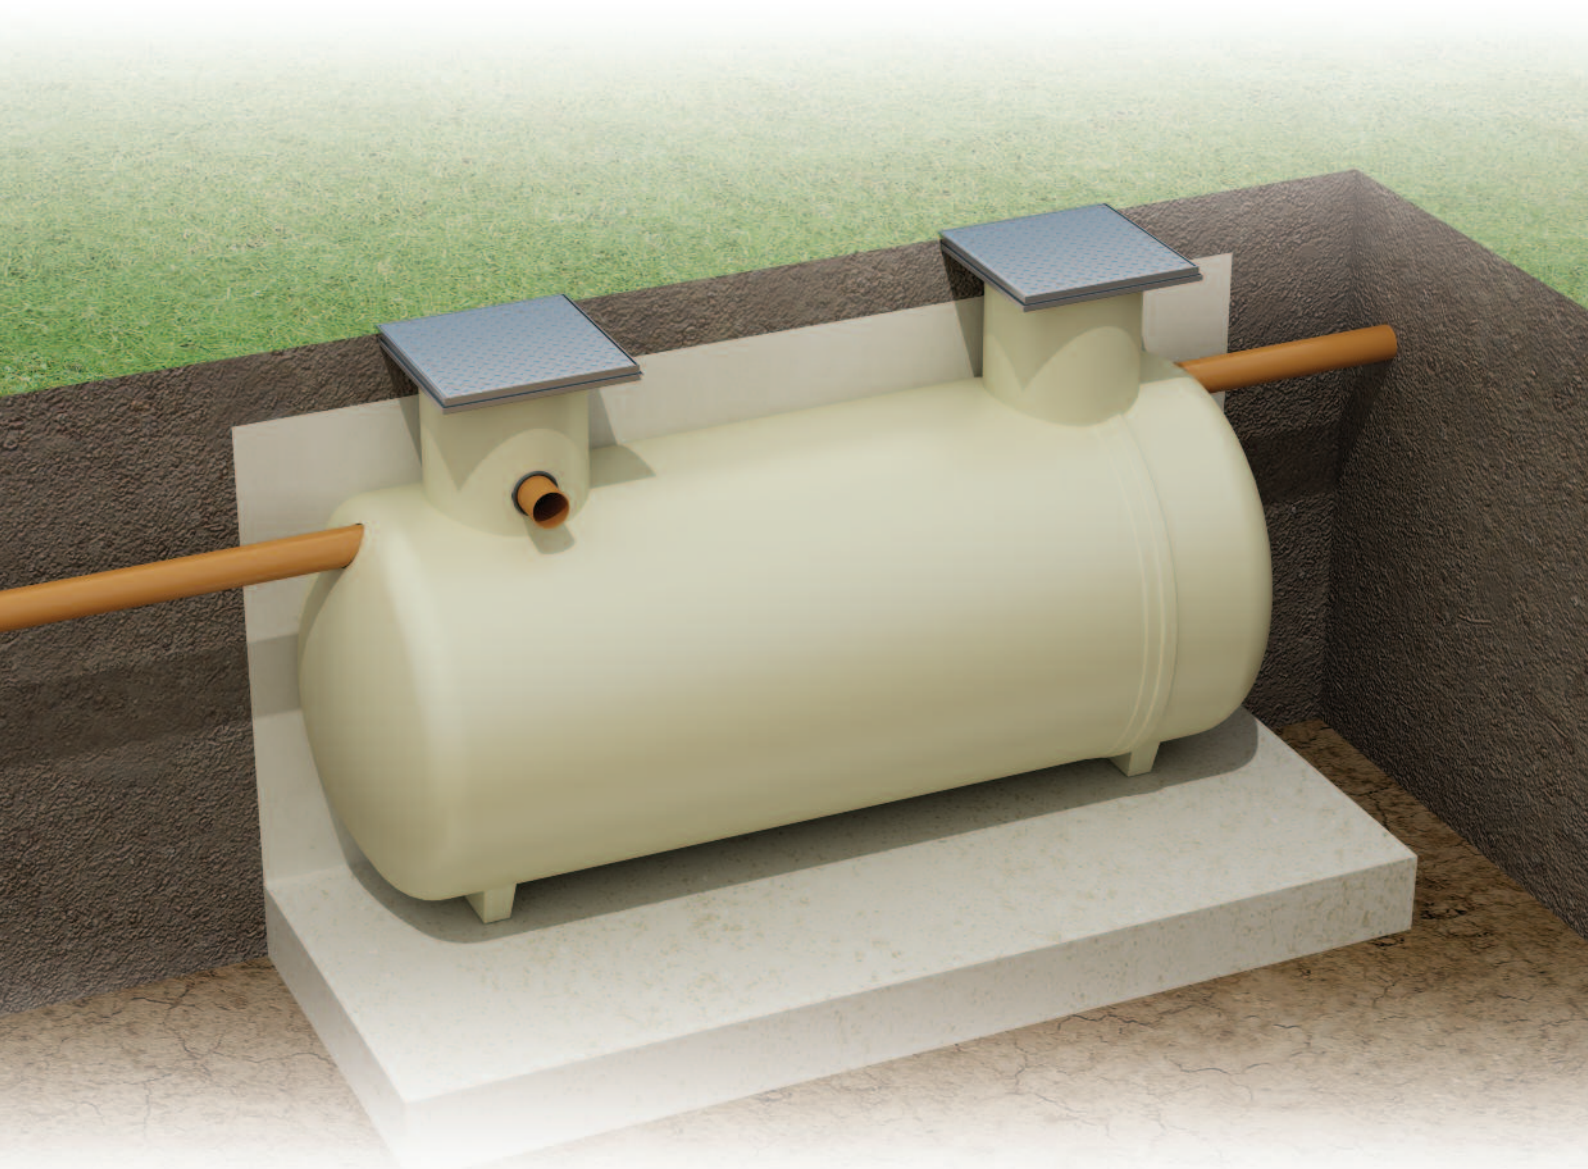

NEW FOR 2013
EN 12566 PART 1 APPROVED
99.7% EFFICIENT

WATER MANAGEMENT SOLUTIONS
KINGSPAN KLARGESTER DATASHEET

SIGMA SHALLOW DIG SEPTIC TANK

**REDUCE THE COST OF
YOUR INSTALLATION**

LESS
EXCAVATION
COSTS

LESS SOIL
DISPOSAL

LESS PEA
SHINGLE OR
CONCRETE
BACKFILL

HARNESSING 50 YEARS
OF EXPERIENCE TO
WORK FOR YOU

SIGMA SHALLOW DIG SEPTIC TANK

Kingspan Klargester have been leading specialists in the design and manufacture of complete off-mains solutions for over 50 years. We not only manufacture our own products, we work closely with regulatory authorities and industry bodies to ensure total compliance in every component, design and installation procedure.

Our dedicated technical team of engineers have recently completed the design and testing process of our next generation shallow dig septic tank range.

Sigma will drastically reduce the time and cost of a septic tank installation.

Kingspan Klargester is part of Kingspan Environmental.
For further information visit www.klargester.com

FEATURES & BENEFITS

- ▶ Pea gravel backfill for dry sites.
- ▶ EN 12566-1 approved product.
- ▶ Installation in hard rock areas where deep digs are not possible.
- ▶ 30mm between inlet and outlet.
- ▶ 0.5 and 1 metre neck extensions available for deep installations.