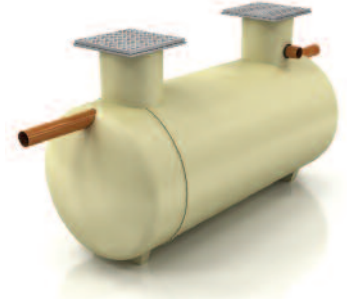

NEW FOR 2013
EN 12566 PART 1 APPROVED
99.7% EFFICIENT

WATER MANAGEMENT SOLUTIONS
KINGSPAN KLARGESTER DATASHEET

SIGMA SHALLOW DIG SEPTIC TANK

**REDUCE THE COST OF
YOUR INSTALLATION**

LESS
EXCAVATION
COSTS

LESS SOIL
DISPOSAL

LESS PEA
SHINGLE OR
CONCRETE
BACKFILL

HARNESSING 50 YEARS
OF EXPERIENCE TO
WORK FOR YOU

SIGMA SHALLOW DIG SEPTIC TANK

Kingspan Klargester have been leading specialists in the design and manufacture of complete off-mains solutions for over 50 years. We not only manufacture our own products, we work closely with regulatory authorities and industry bodies to ensure total compliance in every component, design and installation procedure.

Our dedicated technical team of engineers have recently completed the design and testing process of our next generation shallow dig septic tank range.

Sigma will drastically reduce the time and cost of a septic tank installation.

Kingspan Klargester is part of Kingspan Environmental.
For further information visit www.klargester.com

FEATURES & BENEFITS

- ▶ Pea gravel backfill for dry sites.
- ▶ EN 12566-1 approved product.
- ▶ Installation in hard rock areas where deep digs are not possible.
- ▶ 30mm between inlet and outlet.
- ▶ 0.5 and 1 metre neck extensions available for deep installations.