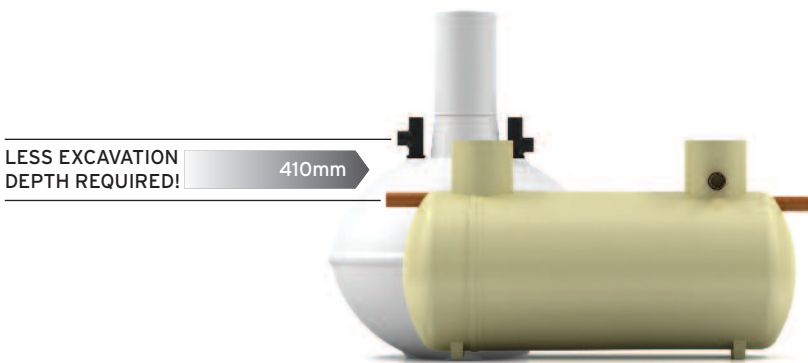

SIGMA SHALLOW DIG SEPTIC TANK

Kingspan Klargester have been leading specialists in the design and manufacture of complete off-mains solutions for over 50 years. We not only manufacture our own products, we work closely with regulatory authorities and industry bodies to ensure total compliance in every component, design and installation procedure.

Our dedicated technical team of engineers have recently completed the design and testing process of our next generation shallow dig septic tank range.

Sigma will drastically reduce the time and cost of a septic tank installation.