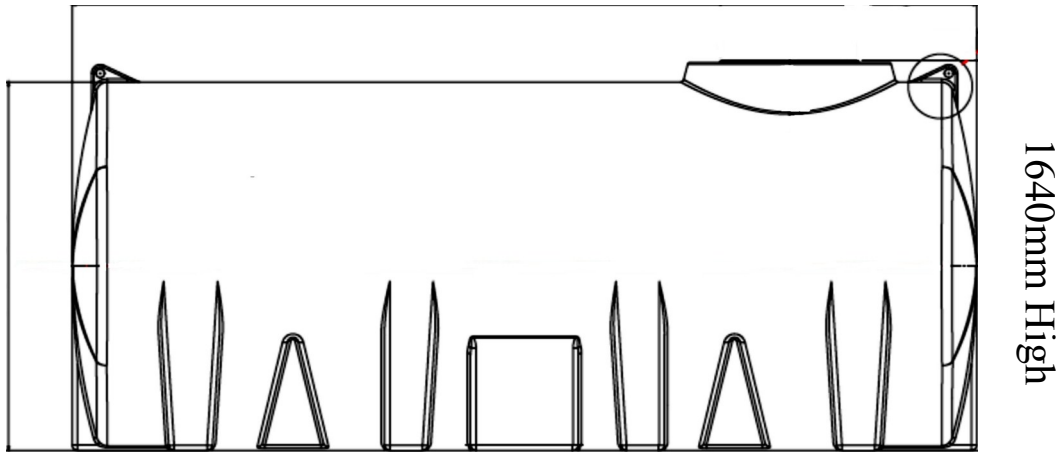

6000L Horizontal Tank

Technical Data Sheet

171040 - Horizontal Tank

3300mm Long

TD
Tanks Direct
Tel 01643 703358

Water Storage Tanks • 10 Litres - 300,000 Litres

www.tanks-direct.co.uk

sales@tanks-direct.co.uk