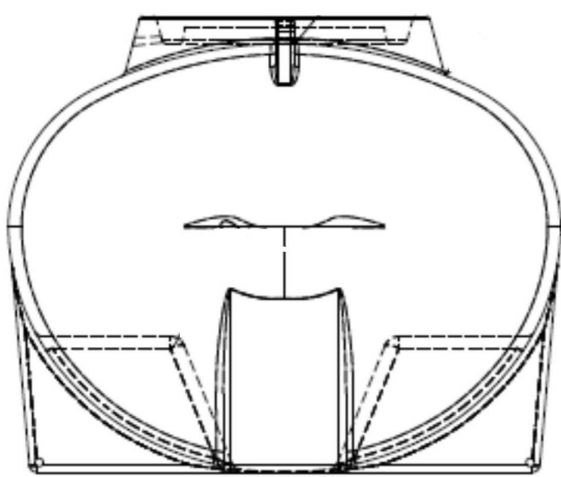

6000L Horizontal Tank

Technical Data Sheet

171040 - Horizontal Tank

3300mm Long

TD
Tanks Direct
Tel 01643 703358

Water Storage Tanks • 10 Litres - 300,000 Litres

www.tanks-direct.co.uk

sales@tanks-direct.co.uk