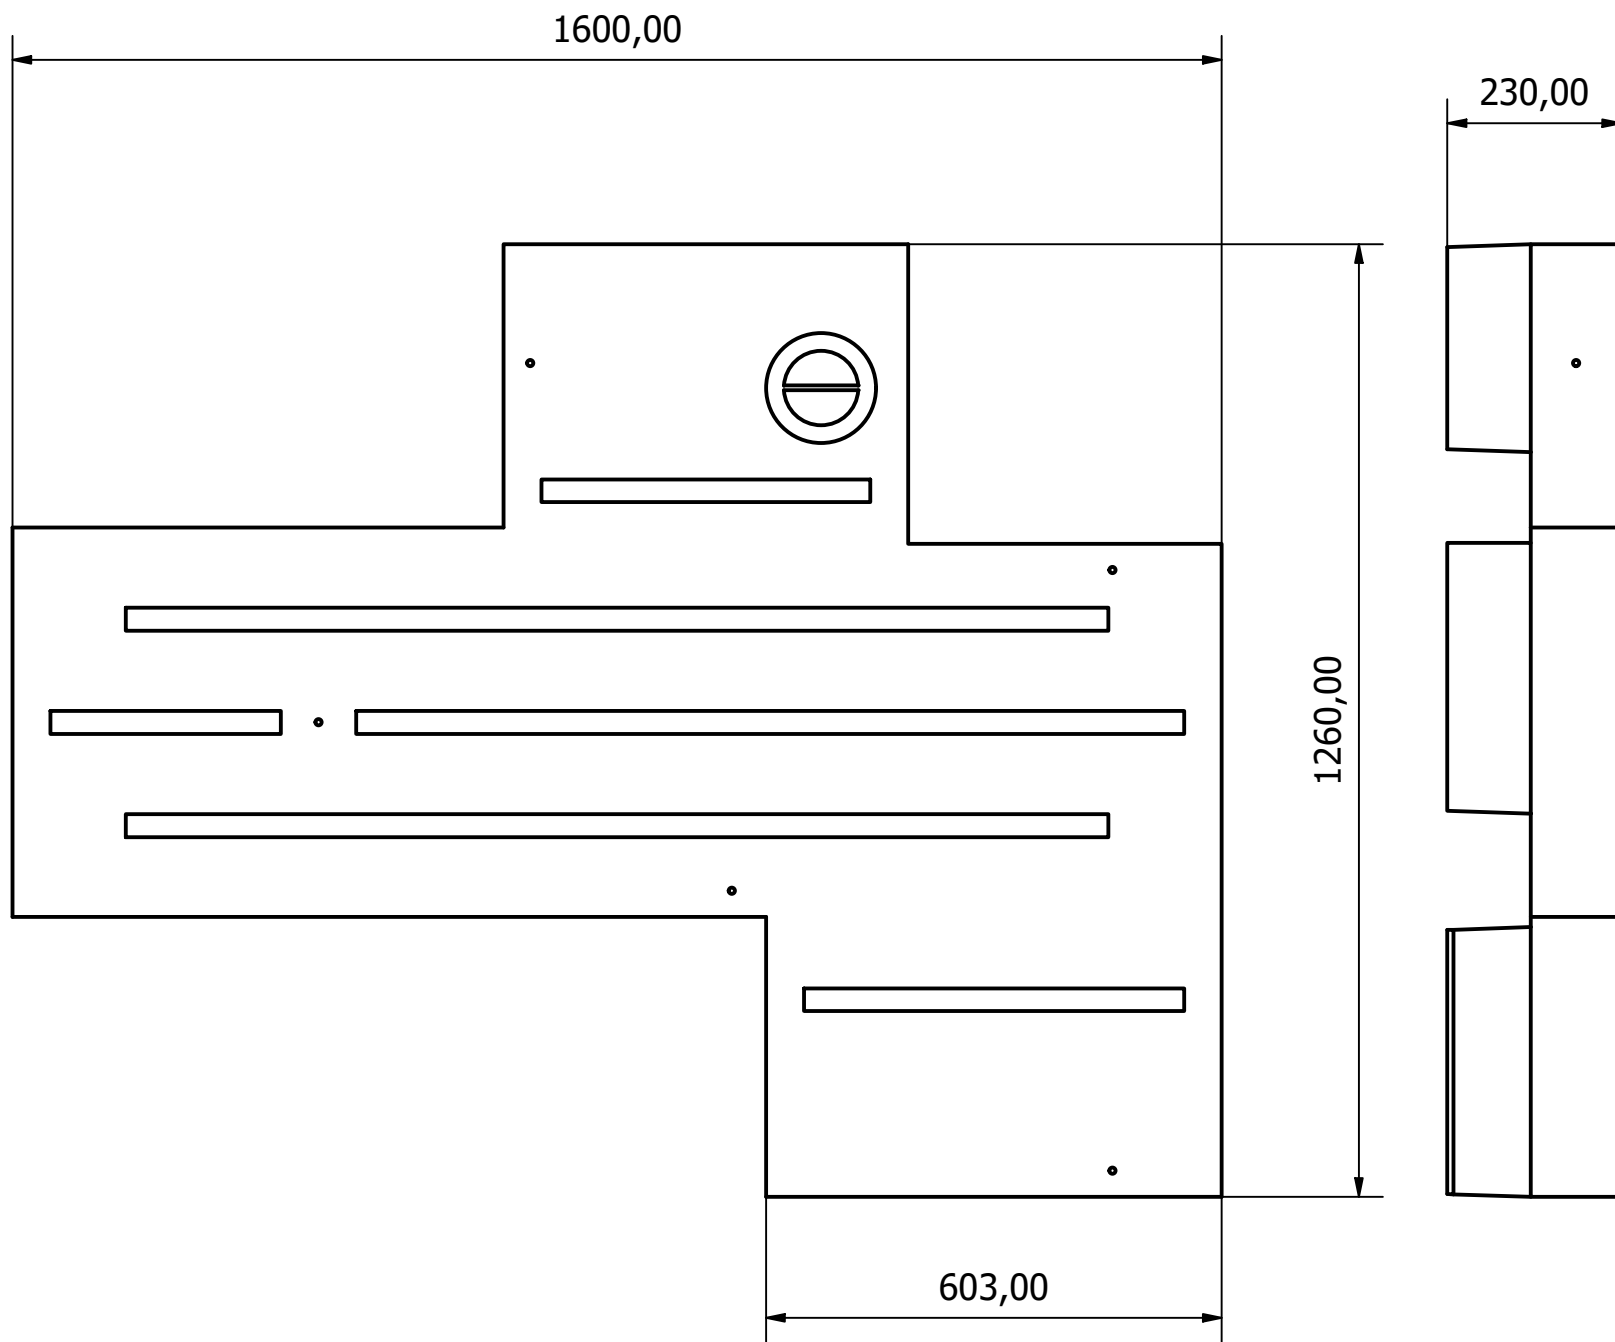

DO NOT SCALE UNLESS STATED - IF IN DOUBT ASK

REV	ZONE	DESCRIPTION	DATE

wydale
Wydale Plastics Ltd
 Cathole Bridge Rd,
 Crewkerne,
 Somerset,
 TA18 8RF
 Tel: 01460 73212
 Fax: 01460 77348

THIS DRAWING AND THE INFORMATION THEREON IS THE SOLE PROPERTY OF WYDALE PLASTICS LTD AND SHALL NOT BE COPIED OR REPRODUCED WITHOUT THE CONSENT OF WYDALE PLASTICS LTD. DIMENSIONS ARE ALL IN MM UNLESS OTHERWISE STATED. WHILST EVERY EFFORT IS MADE TO ENSURE ACCURACY, ALL DIMENSIONS AND VOLUMES QUOTED ARE SUBJECT TO A +/- 2% VARIATION DUE TO THE MANUFACTURING PROCESS. PLEASE CALL FOR MORE INFORMATION IF REQUIRED.

CUSTOMER: Wydale Plastics Ltd	
PROJECT: VW Crafter / MAN Underslung Tank	
DRAWN DATE: 29/11/2021	DESIGNED BY: joshv
SHEET 1 OF 1	REV A
DRAWING NO:	