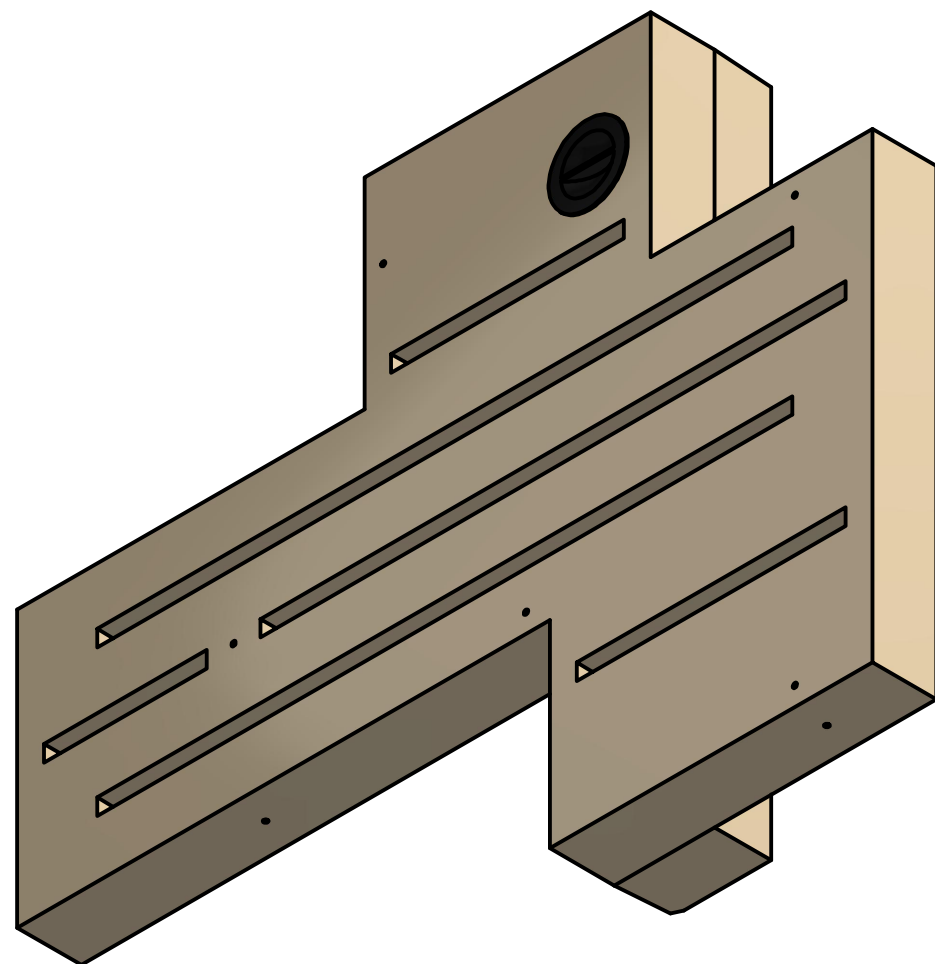

DO NOT SCALE UNLESS STATED - IF IN DOUBT ASK

REV	ZONE	DESCRIPTION	DATE

wydale
Wydale Plastics Ltd
 Cathole Bridge Rd,
 Crewkerne,
 Somerset,
 TA18 8RF
 Tel: 01460 73212
 Fax: 01460 77348

THIS DRAWING AND THE INFORMATION THEREON IS THE SOLE PROPERTY OF WYDALE PLASTICS LTD AND SHALL NOT BE COPIED OR REPRODUCED WITHOUT THE CONSENT OF WYDALE PLASTICS LTD. DIMENSIONS ARE ALL IN MM UNLESS OTHERWISE STATED. WHILST EVERY EFFORT IS MADE TO ENSURE ACCURACY, ALL DIMENSIONS AND VOLUMES QUOTED ARE SUBJECT TO A +/- 2% VARIATION DUE TO THE MANUFACTURING PROCESS. PLEASE CALL FOR MORE INFORMATION IF REQUIRED.

CUSTOMER: Wydale Plastics Ltd	
PROJECT: VW Crafter / MAN Underslung Tank	
DRAWN DATE: 29/11/2021	DESIGNED BY: joshv
SHEET 1 OF 1	REV A
DRAWING NO:	