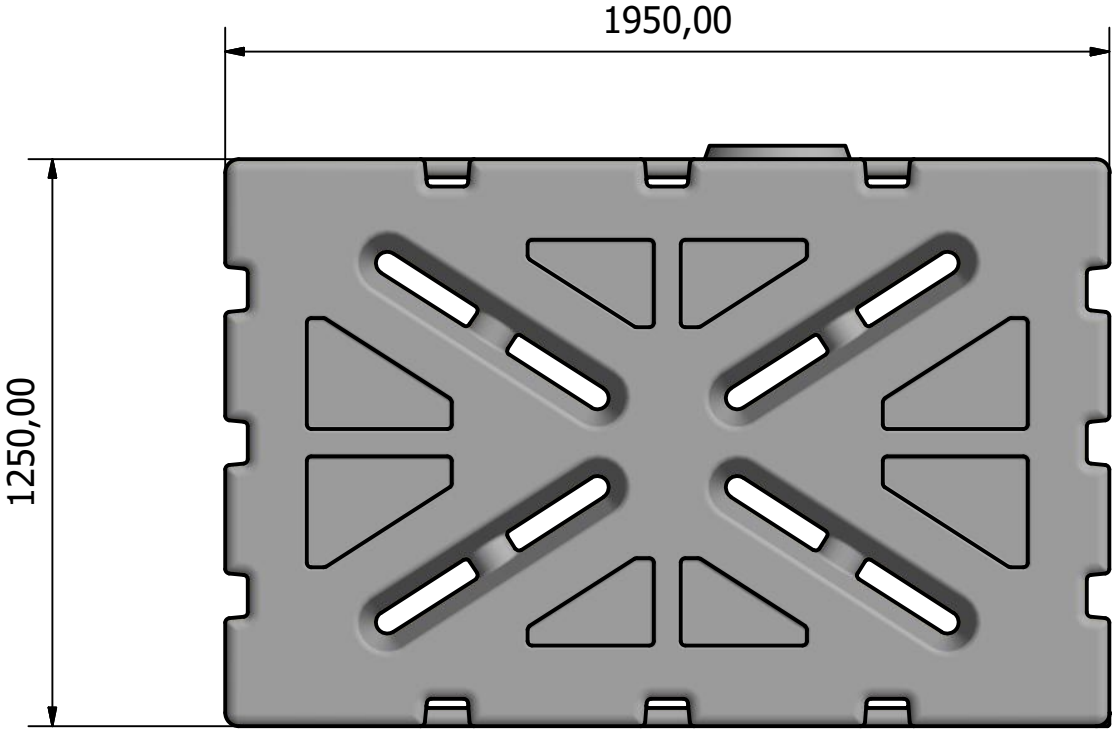

Material	MDPE
Qty Req'd	

Outlet

Outlet

CUSTOMER:			
PROJECT:		1250 Litre	
DRAWN DATE: 09/01/2014	DESIGNED BY: joshv	CHECKED BY:	
SHEET 1 OF 1	REV A	DRAWING NO:	
